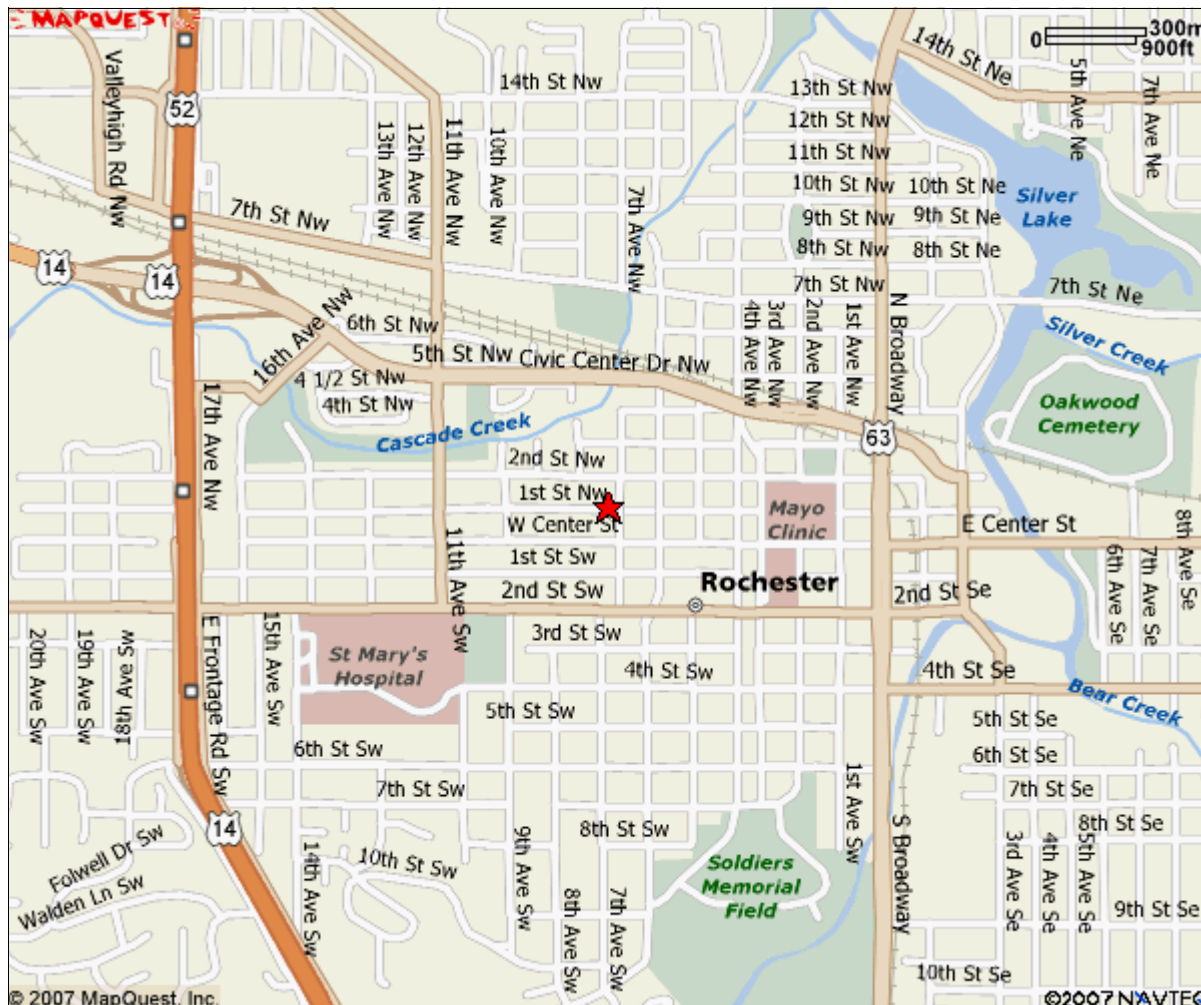

Hoffman-Madsen Music Studio:

507-288-6248
712 1st St NW
Rochester MN
55901 US

[All rights reserved. Use Subject to License/Copyright](#) | [Map Legend](#)

This map is informational only. No representation is made or warranty given as to its content. User assumes all risk of use. MapQuest and its suppliers assume no responsibility for any loss or delay resulting from such use.