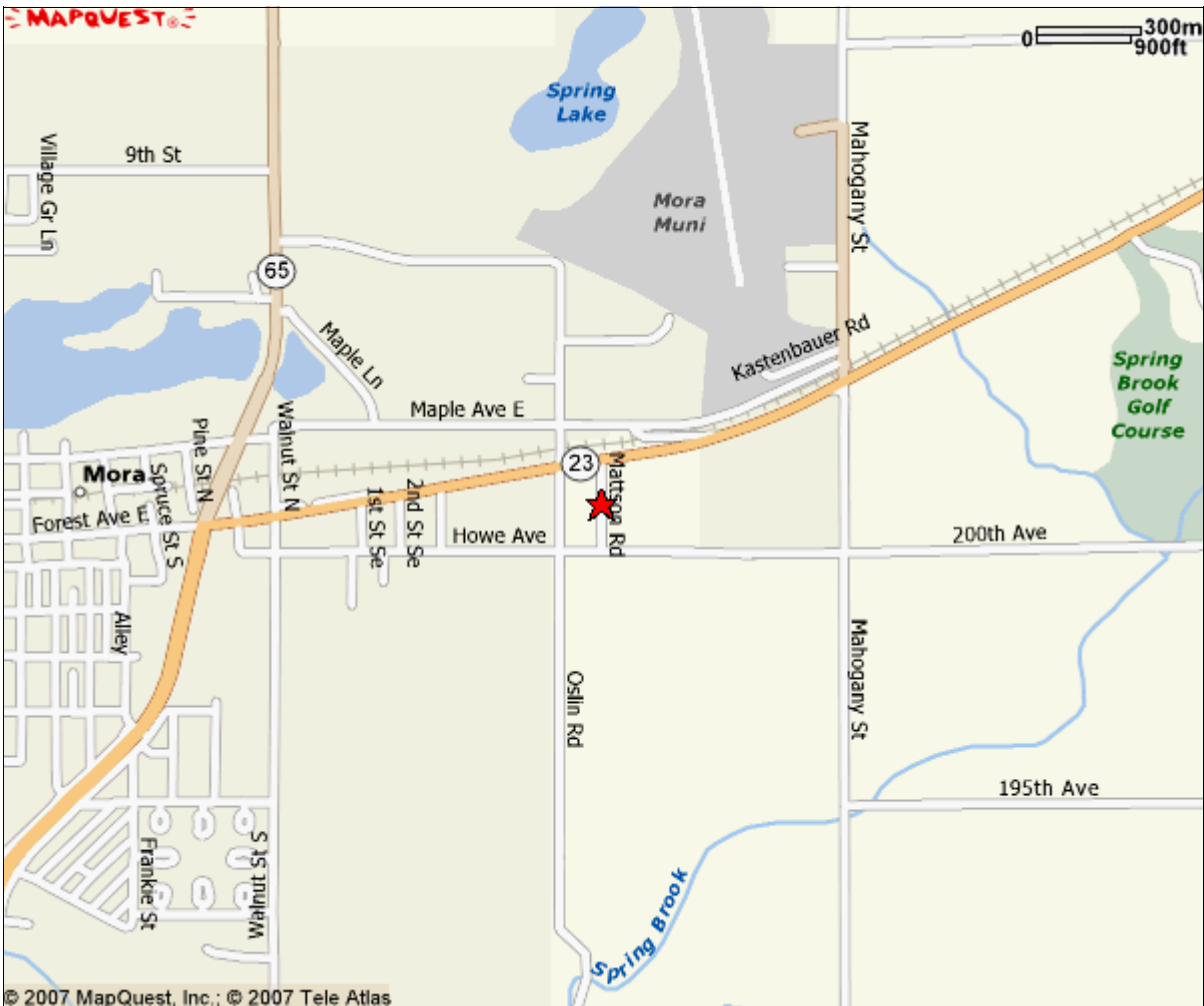

**Encore School of Music:**

320-679-7770  
200 Mattson Rd  
Mora MN  
55051 US

This map is informational only. No representation is made or warranty given as to its content. User assumes all risk of use. MapQuest and its suppliers assume no responsibility for any loss or delay resulting from such use.

[All rights reserved. Use Subject to License/Copyright](#) | [Map Legend](#)