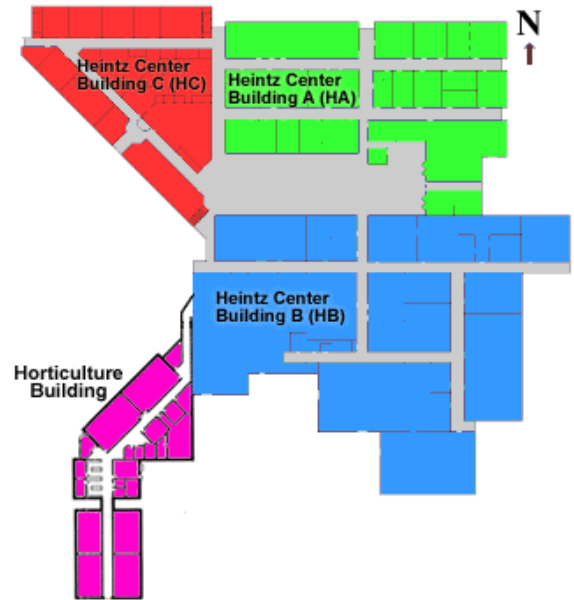

Rochester Community & Technical College
507-285-7210
851 30th Ave SE
Rochester, MN 55904

[All rights reserved. Use Subject to License/Copyright](#) | [Map Legend](#)

This map is informational only. No representation is made or warranty given as to its content. User assumes all risk of use. MapQuest and its suppliers assume no responsibility for any loss or delay resulting from such use.

University Center Rochester - Rochester Community and Technical College Building Maps

UCR/RCTC Main building

RCTC Heintz Center building

Health Sciences Building

Regional Sports Center