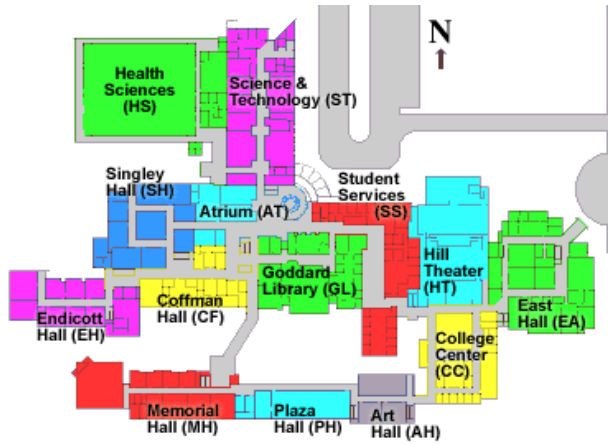

Rochester Community & Technical College
507-285-7210
851 30th Ave SE
Rochester, MN 55904

[All rights reserved. Use Subject to License/Copyright](#) | [Map Legend](#)

This map is informational only. No representation is made or warranty given as to its content. User assumes all risk of use. MapQuest and its suppliers assume no responsibility for any loss or delay resulting from such use.

University Center Rochester - Rochester Community and Technical College Building Maps

UCR/RCTC Main building

RCTC Heintz Center building

Health Sciences Building

Regional Sports Center