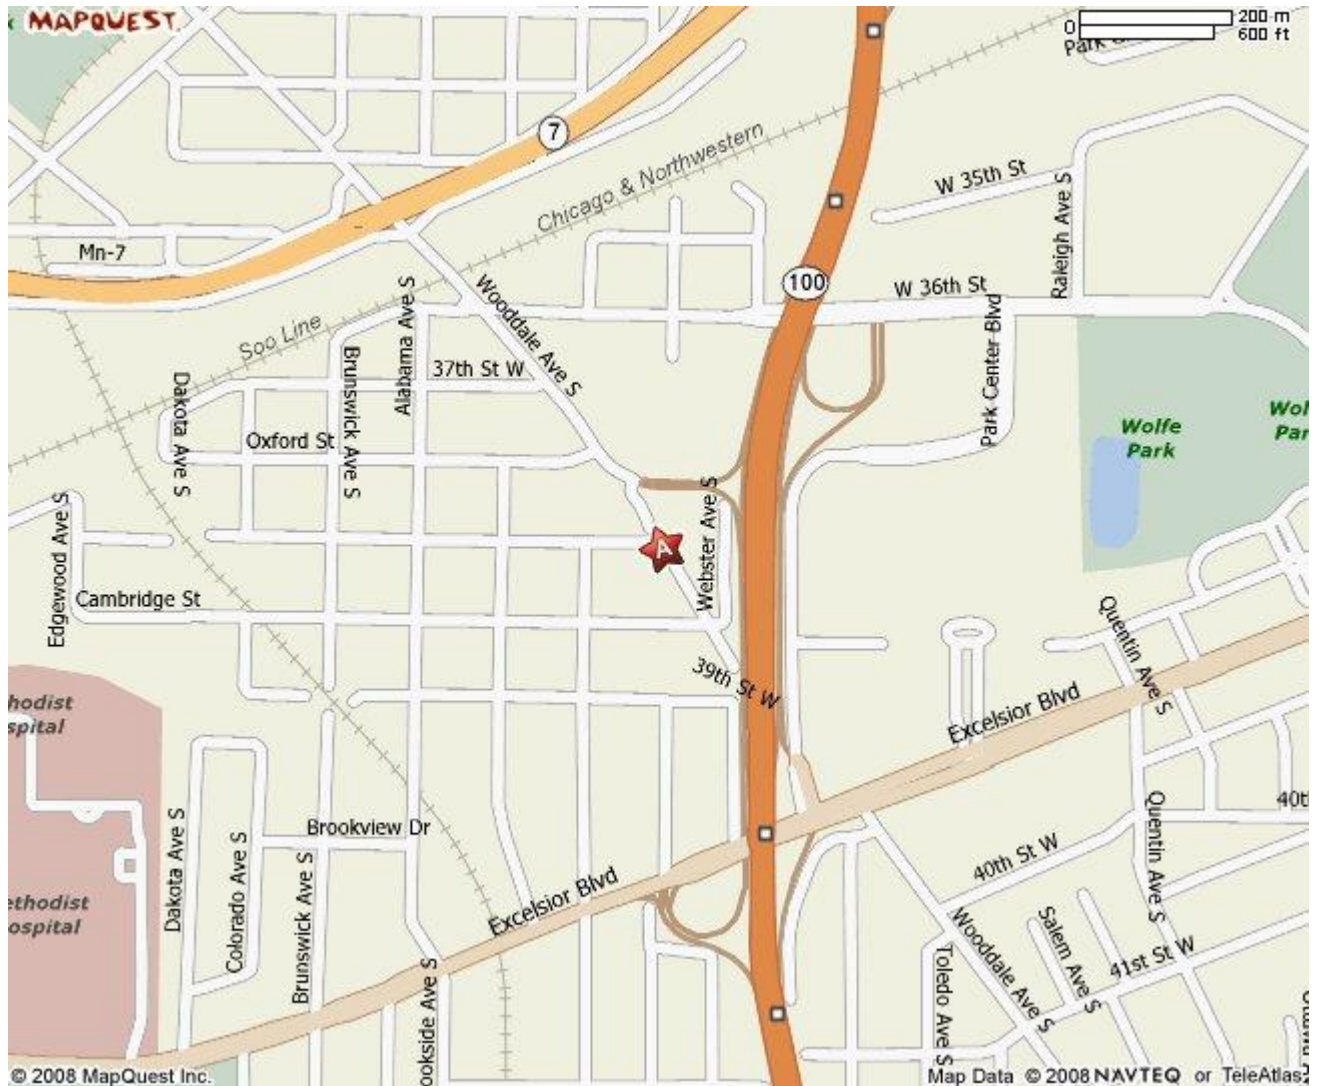

MAPQUEST.

Aldersgate Methodist Church, 3801 Wooddale Ave S, St Louis Park, MN 55416-5128

- [All rights reserved. Use subject to License/Copyright](#)
- Map Legend

Directions and maps are informational only. We make no warranties on the accuracy of their content, road conditions or route usability or expeditiousness. You assume all risk of use. MapQuest and its suppliers shall not be liable to you for any loss or delay resulting from your use of MapQuest. Your use of MapQuest means you agree to our [Terms of Use](#)