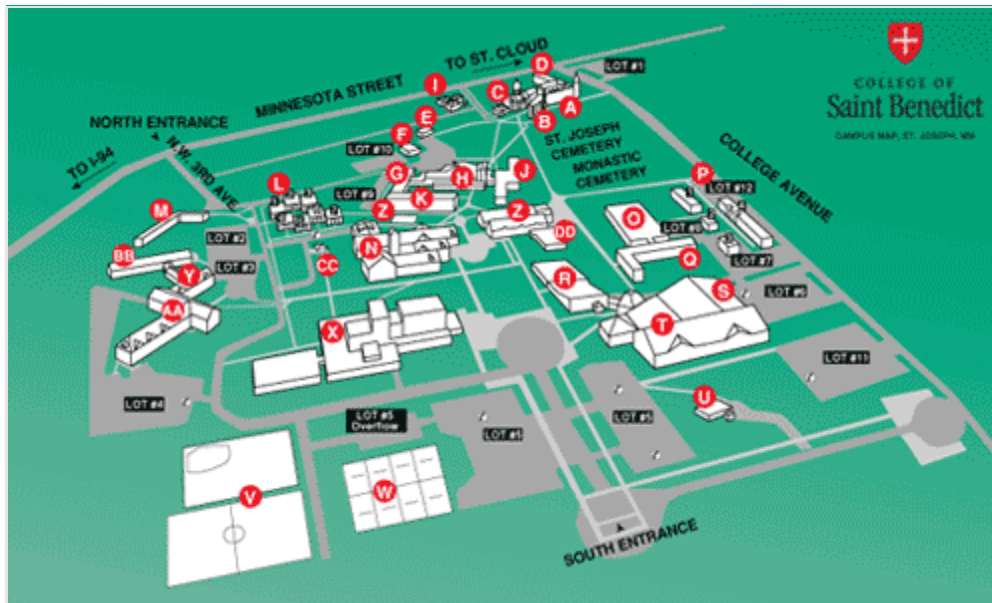

L. West Apartments

R. Pool & Murray Hall

A. Main Building

Schumacher

S. Claire Lynch Hall

B. Teresa Hall

Smith

Sohler

T. Haehn Campus Center

C. Sacred Heart Chapel

Gable

Virgen

Westkaemper

U. Idzerda House

D. Main Monastery Building

Dominica Borgerding

V. Athletic Fields

E. Garage

M. Monastery -- Evin Hall:
Spirituality Center and Studium

W. Tennis Courts

F. Power House

N. Clemens Library

X. Benedicta Arts Center

G. Regina Hall

O. Henrita Academic Building

Y. Margretta Hall

H. Mary Hall Commons:
Bookstore & Post Office

P. East Apartments

Z. Ardolf Science Center

I. Monastery -- Art and Heritage Place:
Whitby Gift Shop and
Gallery Haehn Museum

McDonald

Wirth

Zierden

S. Nora Luetmer

AA. Lottie and Frank J. Ardolf Jr. Hall

J. Aurora Hall

Q. Richarda Hall

BB. Brian Hall

K. Corona Hall

CC. Bus Stop Warming House

DD. Academic Services Building
Upward Bound

Copyright © 2007
College of Saint
Benedict | Saint
John's University
All rights re-
served.

[Affirmative Ac-
tion/Equal Oppor-
tunity Employers](#)
E-mail the [CSB/
SJU Web Coordi-](#)

Parking Lots

Residential Parking: 2, 3, 4, 6, 7, 11, 12; Employee Parking: 1, 6, 8; Event, Visitor, Overflow Parking: 5