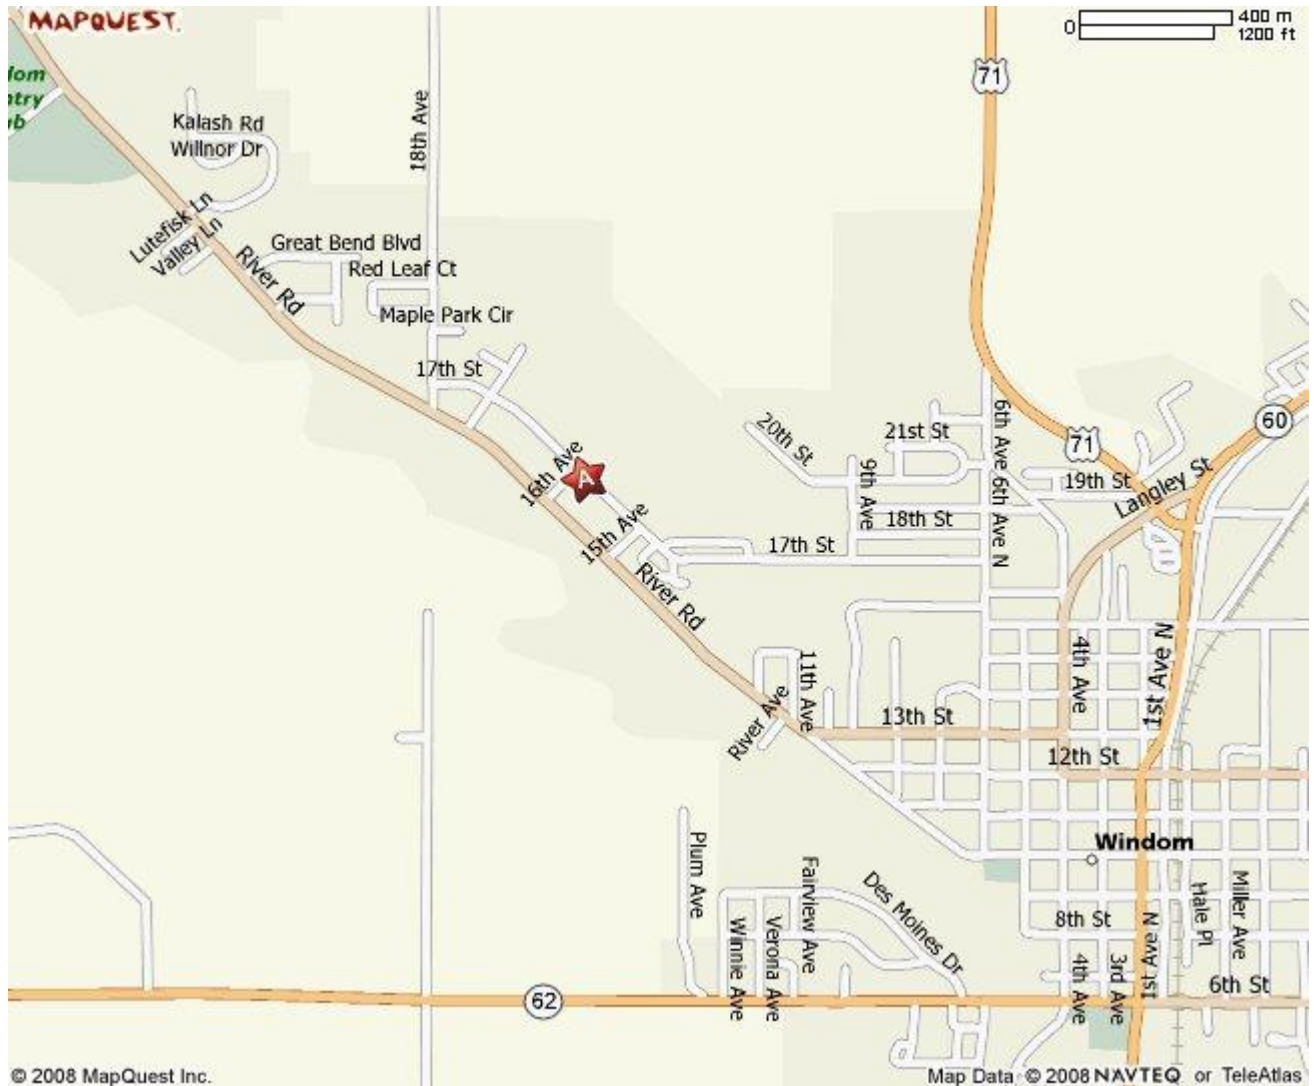

# MAPQUEST.

Windom Area High School, 1400 - 17th St, Windom, MN 56101, (507)831-6910

- [All rights reserved. Use subject to License/Copyright](#)
- Map Legend

Directions and maps are informational only. We make no warranties on the accuracy of their content, road conditions or route usability or expeditiousness. You assume all risk of use. MapQuest and its suppliers shall not be liable to you for any loss or delay resulting from your use of MapQuest. Your use of MapQuest means you agree to our [Terms of Use](#)