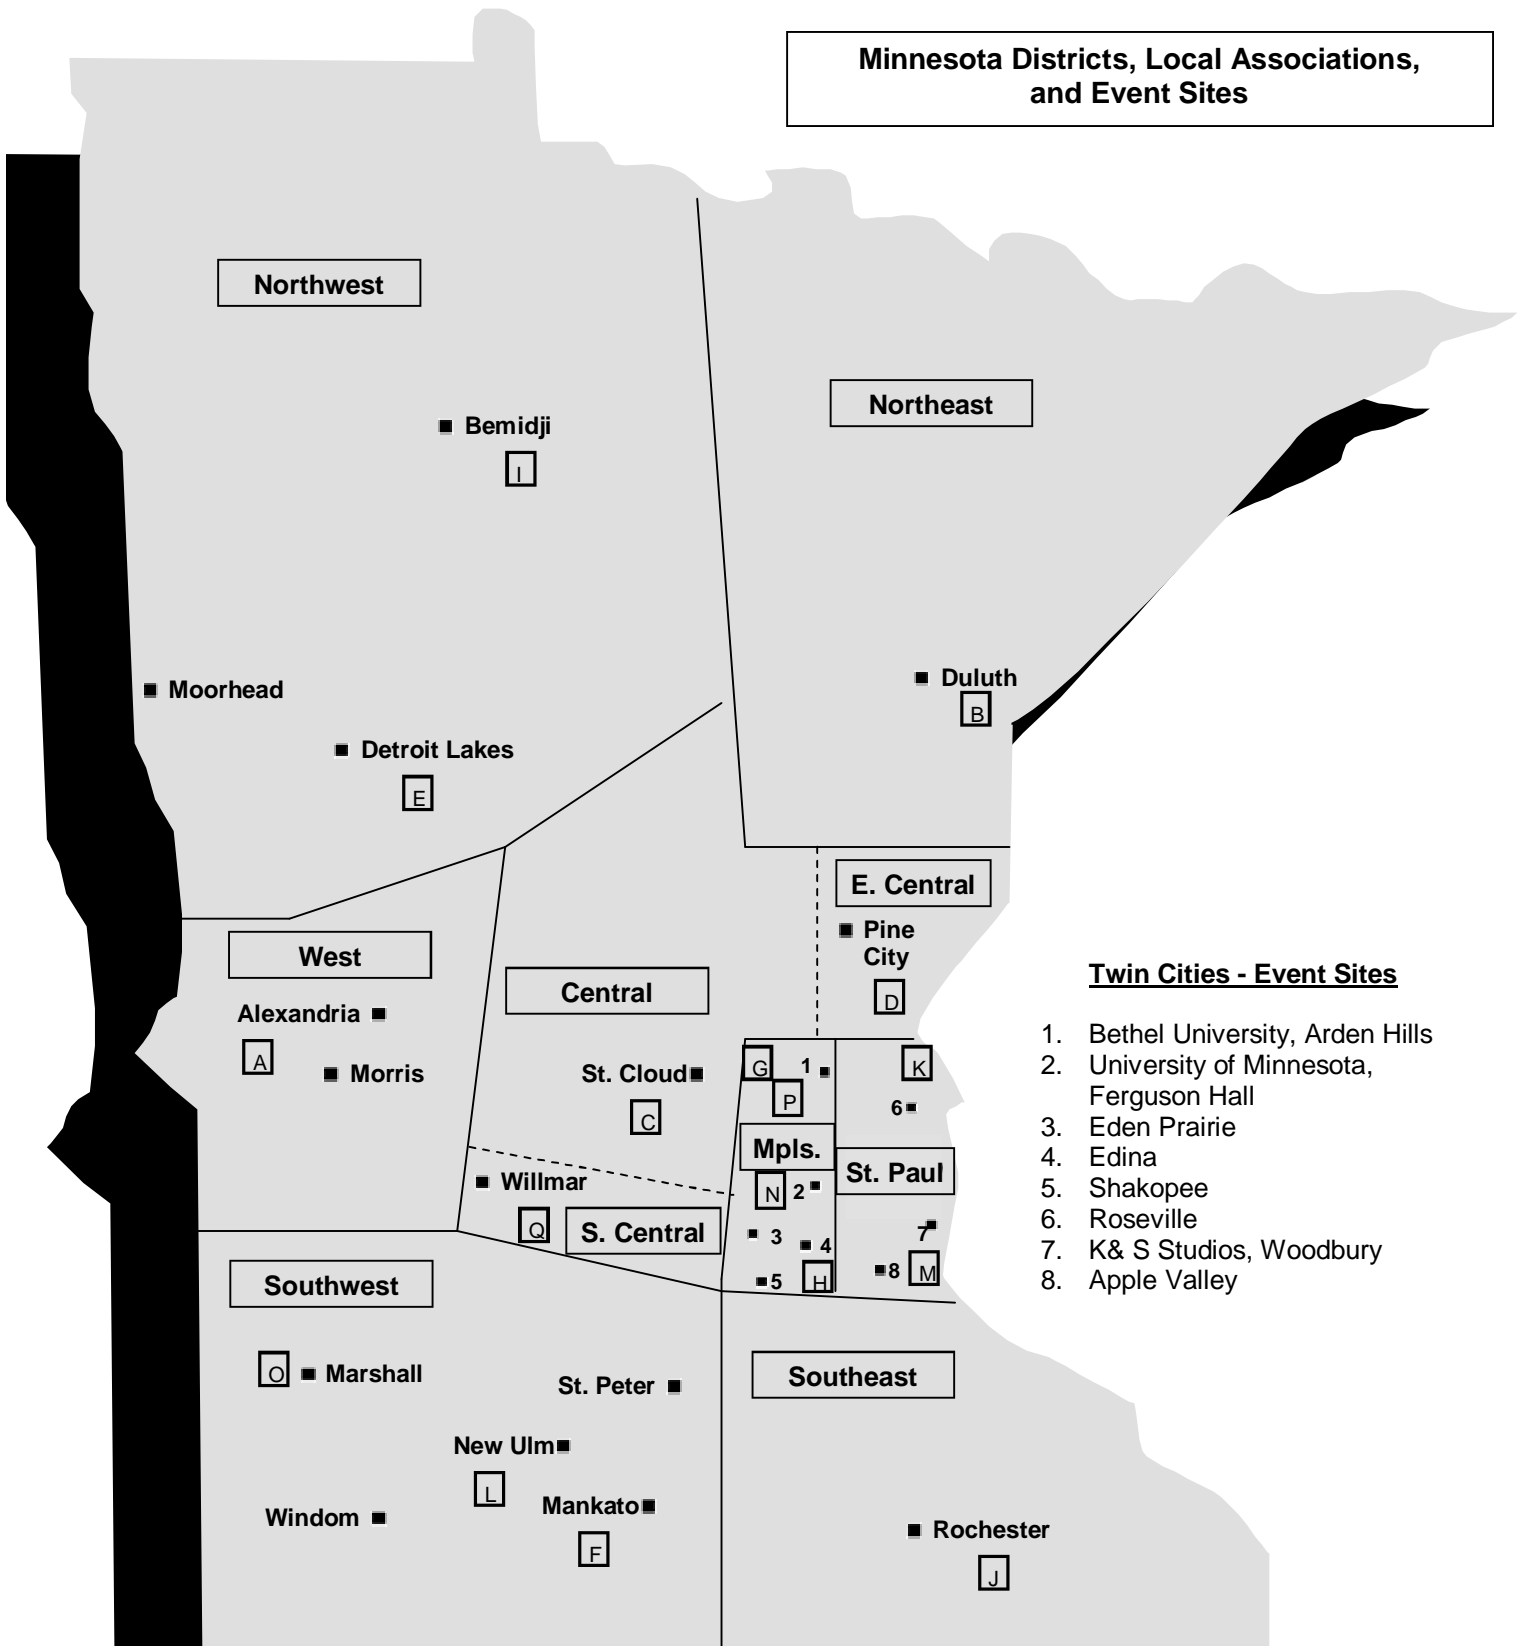

**Minnesota Districts, Local Associations, and Event Sites**

**Twin Cities - Event Sites**

1. Bethel University, Arden Hills
2. University of Minnesota, Ferguson Hall
3. Eden Prairie
4. Edina
5. Shakopee
6. Roseville
7. K& S Studios, Woodbury
8. Apple Valley

**Local Associations:**

- |   |  |
|---|--|
| <ul style="list-style-type: none"> <li>A. <b>Alexandria:</b> Alexandria Area Music Teachers Association</li> <li>B. <b>Duluth:</b> Arrowhead Music Teachers Association</li> <li>C. <b>St. Cloud:</b> Central Minnesota Music Teachers Association</li> <li>D. <b>Pine City:</b> East Central Keyboard Association</li> <li>E. <b>Detroit Lakes:</b> Lakes Area Independent Music Teachers Assn.</li> <li>F. <b>Mankato:</b> Mankato Area Music Teachers Association</li> <li>G. <b>N. Minneapolis:</b> Minneapolis Forum Music Teachers Assn.</li> <li>H. <b>Edina:</b> Minnesota Valley Music Teachers Association</li> </ul> | <ul style="list-style-type: none"> <li>I. <b>Bemidji:</b> North Country Music Teachers Association</li> <li>J. <b>Rochester:</b> Rochester Area Music Teachers Association</li> <li>K. <b>St. Paul:</b> St. Paul Piano Teachers Association</li> <li>L. <b>New Ulm:</b> Sioux Valley Music Teachers Association</li> <li>M. <b>Apple Valley:</b> South Suburban Music Teachers Association</li> <li>N. <b>S. Minneapolis:</b> Southwest Minneapolis Music Teachers Assn.</li> <li>O. <b>Marshall:</b> Southwest Minnesota Music Teachers Association</li> <li>P. <b>NW Minneapolis:</b> West Suburban Music Teachers Association</li> <li>Q. <b>Willmar:</b> Willmar Music Teachers Association</li> </ul> |
|---|--|