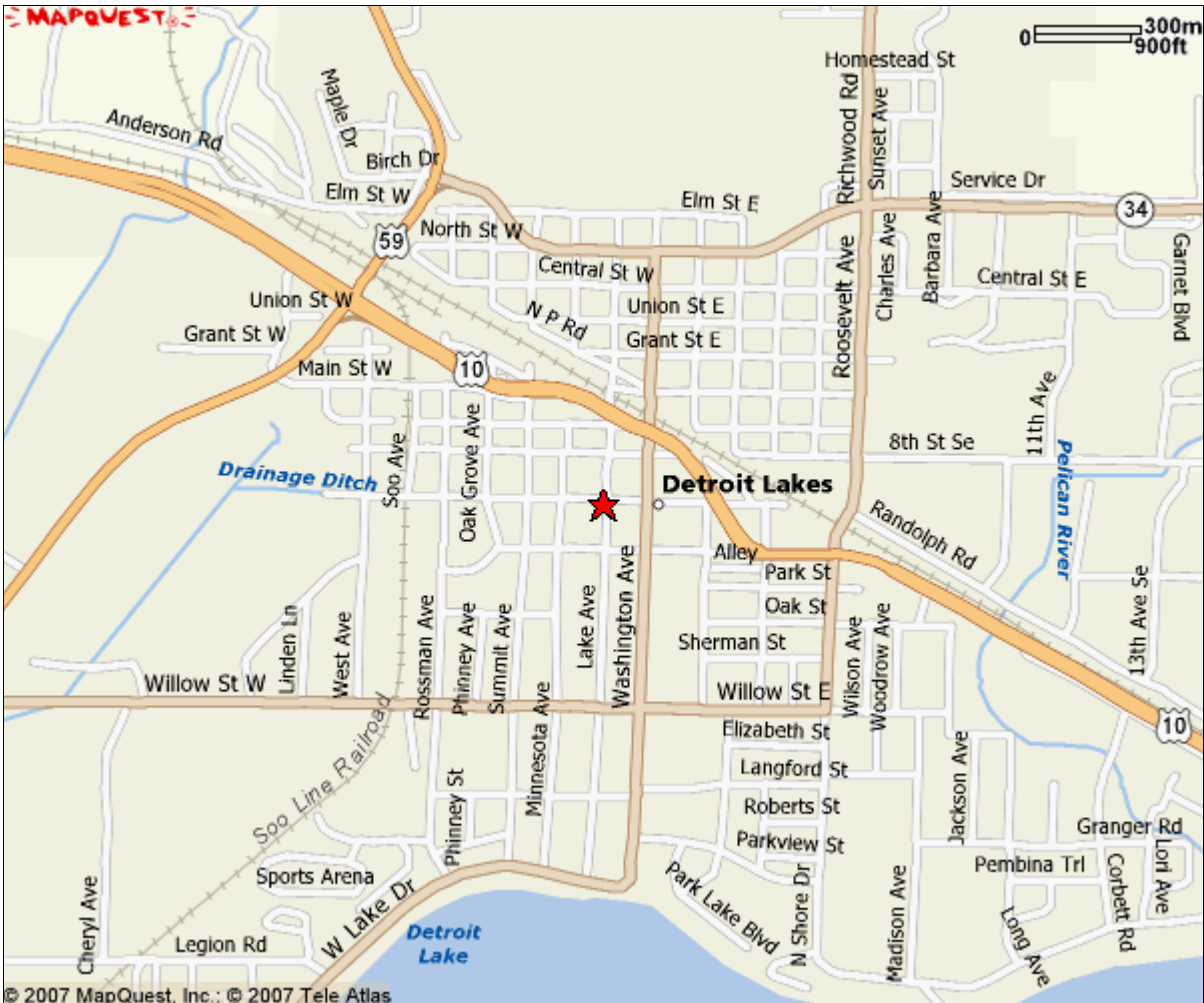

**First Lutheran Church: 218-847-5656**  
912 Lake Ave  
Detroit Lakes MN  
56501 US

[All rights reserved. Use Subject to License/Copyright](#) | [Map Legend](#)

This map is informational only. No representation is made or warranty given as to its content. User assumes all risk of use. MapQuest and its suppliers assume no responsibility for any loss or delay resulting from such use.