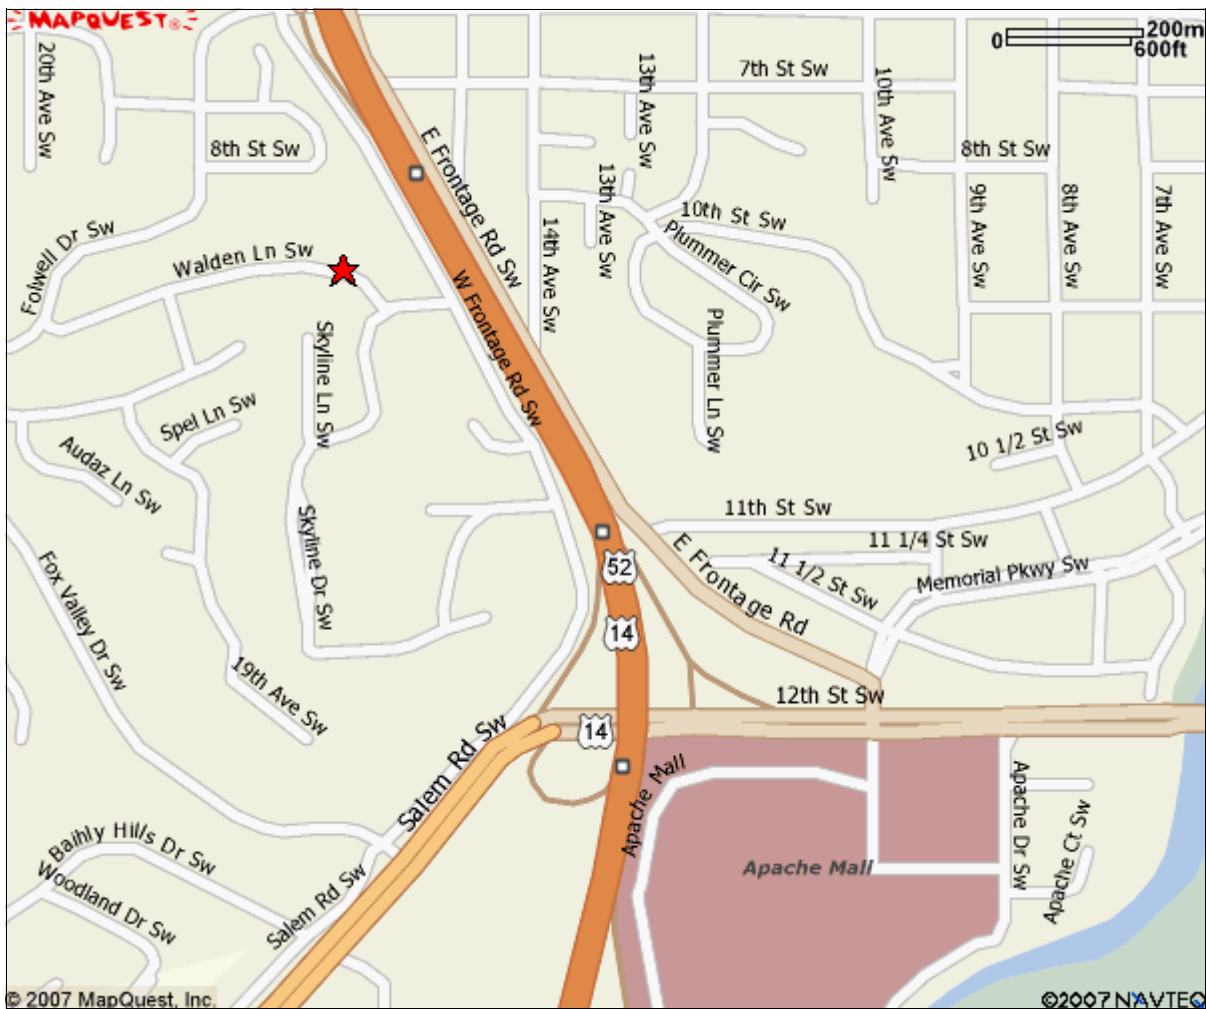

First Unitarian Universalist:

507-282-5209
1727 Walden Ln SW
Rochester MN
55902 US

This map is informational only. No representation is made or warranty given as to its content. User assumes all risk of use. MapQuest and its suppliers assume no responsibility for any loss or delay resulting from such use.