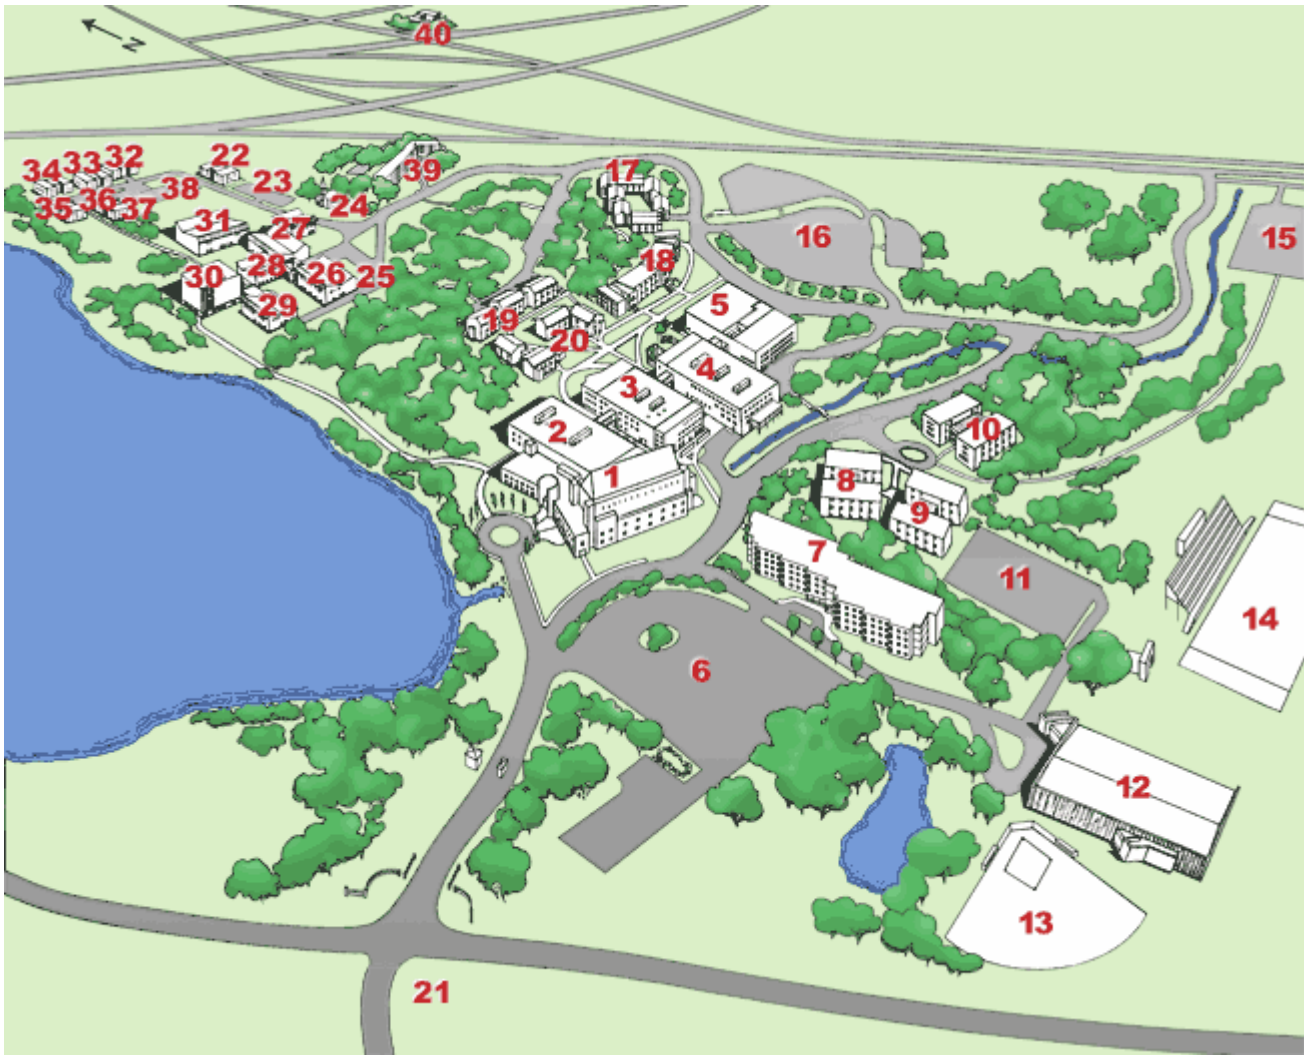

Bethel University & Seminary: 651-638-6230
3900 Bethel Dr
St Paul MN
55112 US

This map is informational only. No representation is made or warranty given as to its content. User assumes all risk of use. MapQuest and its suppliers assume no responsibility for any loss or delay resulting from such use.

- | | |
|--|--|
| 1 Community Life Center (CLC) | 12 Sports and Recreation Center (SRC) |
| 2 Academic Center (AC) | 13 Hargis Park |
| 3 Clauson Center (CC) | 14 Bremer Field/Royal Stadium |
| 4 Hagstrom Student Services Center (HC) | 15 SoHo Parking Lot |
| 5 Robertson Physical Education Center (RC) | 16 East Parking Lots |
| 6 West Parking Lot | 17 Arden Village East Residences |
| 7 Heritage Hall Residence | 18 Nelson Residence |
| 8 Edgren Residence | 19 Arden Village West Residences |
| 9 Bodien Residence | 20 Townhouse H Offices: Health Services, Coun- |
| 10 Getsch Residence | 21 Ona Orth Athletic Complex |
| 11 Heritage Hall Parking Lot | |