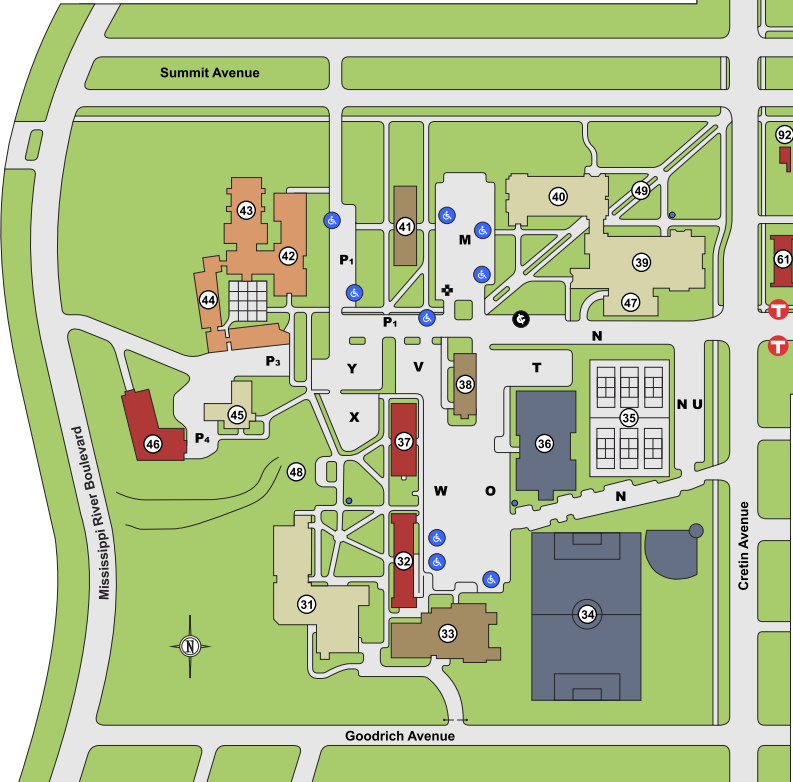

UNIVERSITY of ST. THOMAS

St. Paul Campus
2115 Summit Avenue
St. Paul, Minnesota 55105

Admissions Office: 651-962-6150
Campus Bookstore: 651-962-6850
Facilities Scheduling: 651-962-6670
Parking Information: 651-962-5100
University Switchboard: 651-962-5000

Minneapolis Campus
General Information: 651-962-4007

KEY

- Campus Information Window
- Accessible Parking
- Accessible Building
- Partially Accessible Building
- Emergency Telephone
- Parking Meters
- Motorcycle Parking
- Designated Parking Lots (Lots A-Y)
- Underground Parking Ramps (R1 and R3 are restricted to residential parking only)
- Metro Transit Bus Stop
- St. Thomas / ACTC Bus Stop

- Academic
- Administrative / Support
- Residential
- Sports / Recreation
- Religious