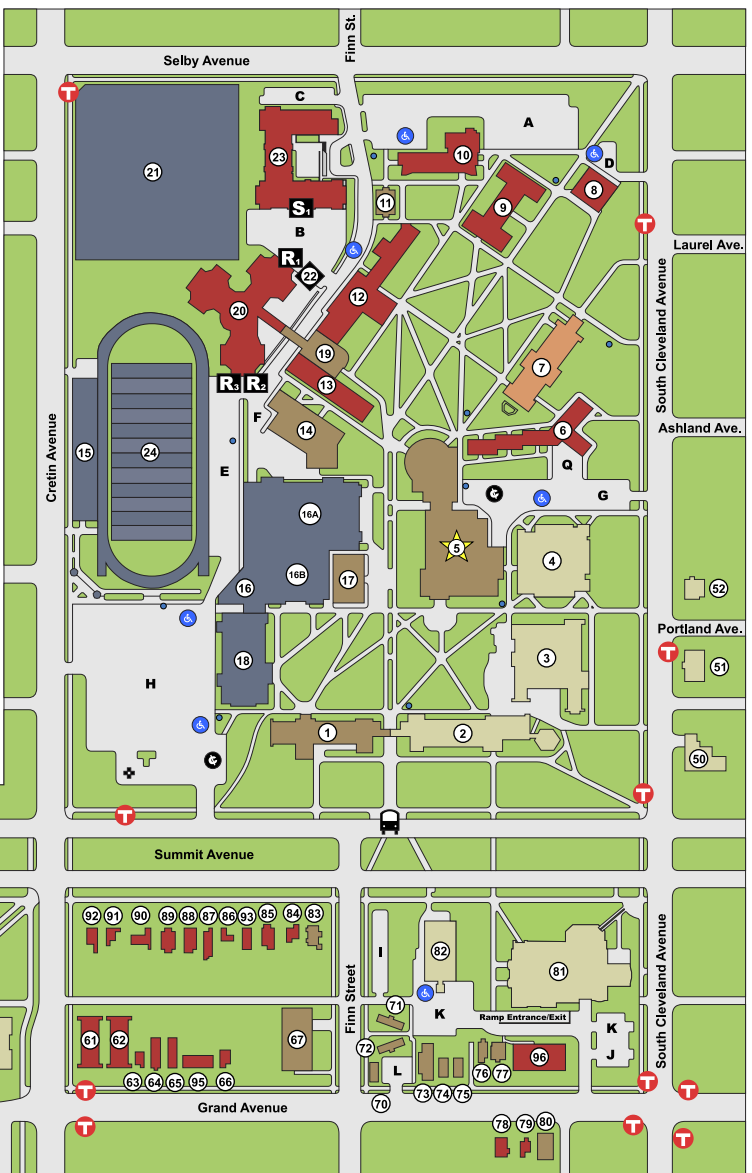

UNIVERSITY of ST. THOMAS

St. Paul Campus
2115 Summit Avenue
St. Paul, Minnesota 55105

Admissions Office: 651-962-6150
Campus Bookstore: 651-962-6850
Facilities Scheduling: 651-962-6670
Parking Information: 651-962-5100
University Switchboard: 651-962-5000

Minneapolis Campus
General Information: 651-962-4007

KEY

- Campus Information Window
- Accessible Parking
- Accessible Building
- Partially Accessible Building
- Emergency Telephone
- Parking Meters
- Motorcycle Parking
- Designated Parking Lots (Lots A-Y)
- Underground Parking Ramps (R1 and R3 are restricted to residential parking only)
- Metro Transit Bus Stop
- St. Thomas / ACTC Bus Stop

- Academic
- Administrative / Support
- Residential
- Sports / Recreation
- Religious