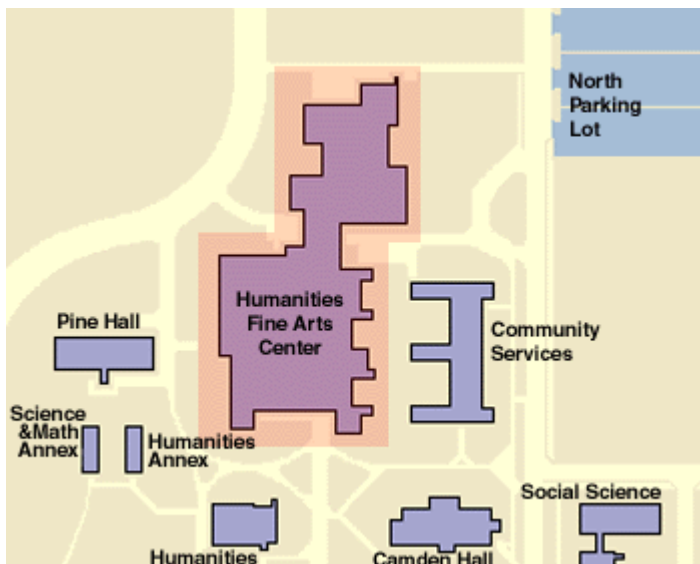

- 21 Behrner Hall ♿
- 66 Big Cat Stadium ♿
- 24 Bakery Hall
- 18 Camden Hall
- 49 Clayton A. Gay Hall
- 17 Community Services
- 46 East Annex ♿
- 32 Education
- 64 Facilities Storage
- 56 Food Service ♿
- 54 Healing Plant
- 45 Humanities ♿
- 68 Humanities-Fine Arts Center ♿
- 25 John Q. Imhofer Hall ♿
- 55 David C. Johnson Independence Hall ♿
- 65 LaFave House ♿
- 61 Maintenance Storage
- 2 Multi-Ethnic Research Center
- 57 On Campus Apartments - A Thru M- ♿
- 53 Physical Education Center ♿
- 34 Pine Hall
- 18 Recycle Center
- 63 Regional Fitness Center ♿
- 52 Rodney A. Briggs Library ♿
- 8 Saddle Club Barn
- 60 Science ♿
- 60 Shops
- 15 Spooner Hall
- 47 Student Center/Edson Auditorium ♿
- 59 Swimming Pool ♿
- 41 Transportation Garage
- 51 West Annex ♿
- ♿ ACCESSIBLE BUILDINGS

UNIVERSITY OF MINNESOTA
MORRIS CAMPUS

Humanities Fine Arts (HFA)

What's there?

- [Alumni Relations & Annual Giving](#)
- [Humanities](#) faculty offices
- [Media Services](#)
- Recital Hall
- Practice Music Rooms
- Music Office
- Black Box Theatre
- Proscenium Theatre
- Gallery
- HFA was built in 1973 and is the largest building on campus.