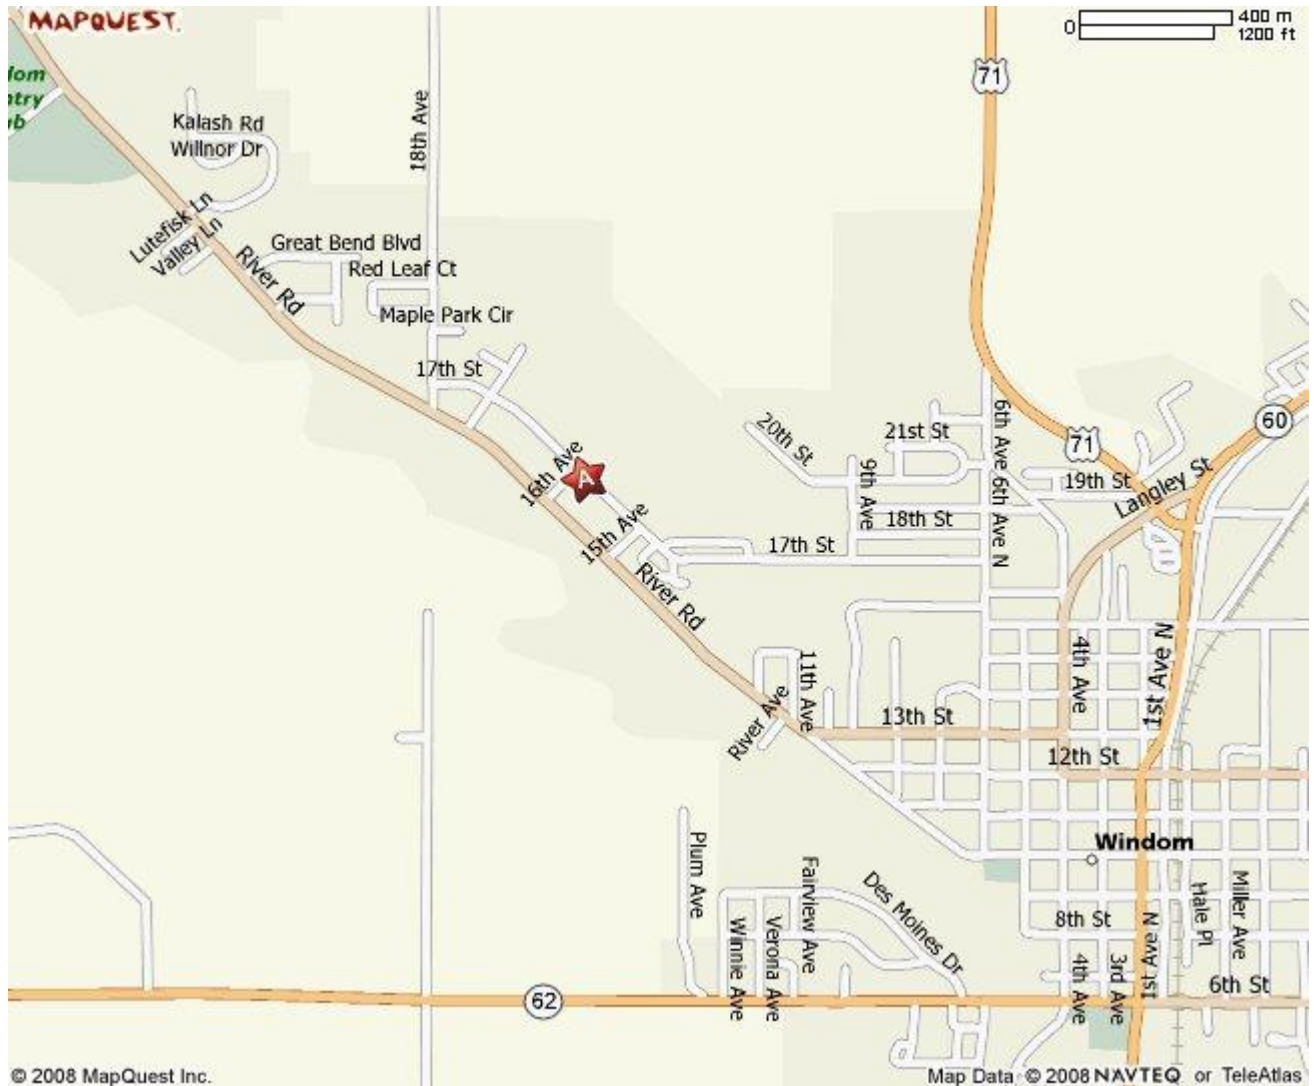

MAPQUEST.

Windom Area High School, 1400 - 17th St, Windom, MN 56101, (507)831-6910

- [All rights reserved. Use subject to License/Copyright](#)
- Map Legend

Directions and maps are informational only. We make no warranties on the accuracy of their content, road conditions or route usability or expeditiousness. You assume all risk of use. MapQuest and its suppliers shall not be liable to you for any loss or delay resulting from your use of MapQuest. Your use of MapQuest means you agree to our [Terms of Use](#)